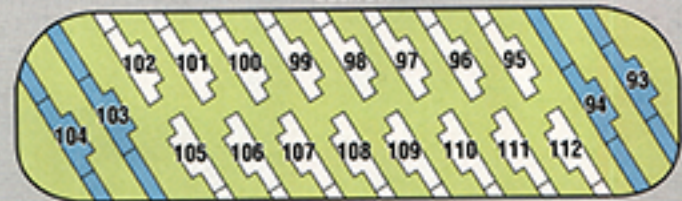

COUNTY RD 20 SOUTH

TO HWY 59 →

EXIT

ANCHOR DR

HELM DR

GALLEY DR

DECK DR

AFT DR

ENTRANCE

SPEED
LIMIT
5
KNOTS

-  Admiral
-  Pull-Thru Site
-  Host Site
-  Family-style Bathrooms w/ Showers
-  Laundry
-  Parking
-  Fish Cleaning Station
-  Dumpster
-  Propane
-  DOGIPOT® Station

PORT DR