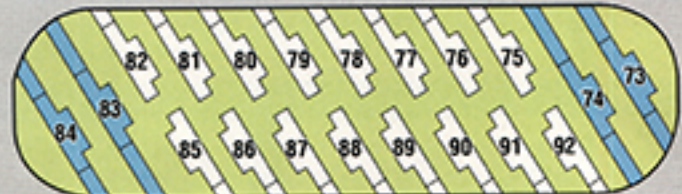

COUNTY RD 20 SOUTH

TO HWY 59 →

EXIT

ANCHOR DR

HELM DR

GALLEY DR

DECK DR

AFT DR

ENTRANCE

SPEED
LIMIT
5
KNOTS

-  Admiral
-  Pull-Thru Site
-  Host Site
-  Family-style Bathrooms w/ Showers
-  Laundry
-  Parking
-  Fish Cleaning Station
-  Dumpster
-  Propane
-  DOGIPOT® Station

PORT DR