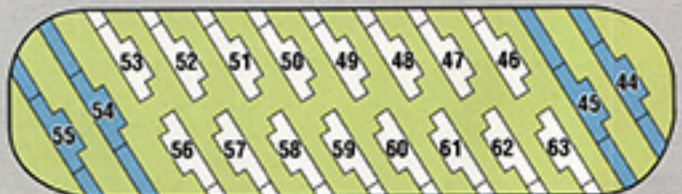

COUNTY RD 20 SOUTH

TO HWY 59 →

EXIT

ANCHOR DR

HELM DR

GALLEY DR

DECK DR

AFT DR

ENTRANCE

SPEED
LIMIT
5
KNOTS

-  Admiral
-  Pull-Thru Site
-  Host Site
-  Family-style Bathrooms w/ Showers
-  Laundry
-  Parking
-  Fish Cleaning Station
-  Dumpster
-  Propane
-  DOGIPOT® Station

PORT DR